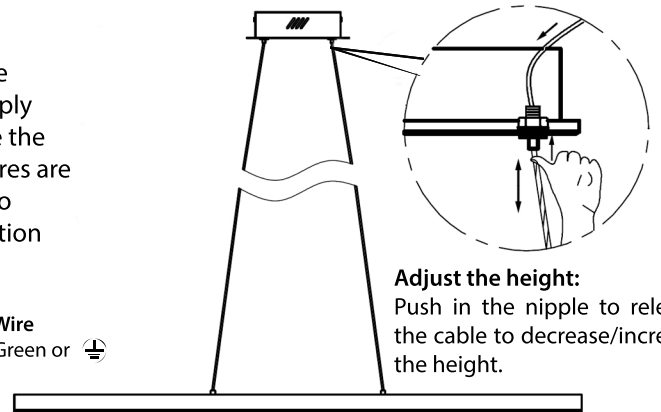

1 Remove the mounting bracket from the canopy by loosening the screws on the side. Use the mounting bracket as a template to mark the screw positions on the ceiling. Install the mounting bracket onto the ceiling using the mounting screws and wall plugs provided.

3 Install the canopy onto the mounting bracket by tightening the screws on the side.

After installation, switch on the fitting to test.

2 Unscrew the metal box from the canopy. Connect the mains supply wire to the junction box. Ensure the wires are secure and no bare wires are exposed. Screw the metal box to canopy and make sure the junction box is inside the metal box.

**Mains Supply Wire**  
Earth - Yellow/Green   
Neutral - Blue or Black  
Live - Brown or Red

**Fitting Wire**  
Yellow/Green or   
Blue  
Brown

**Adjust the height:**  
Push in the nipple to release the cable to decrease/increase the height.