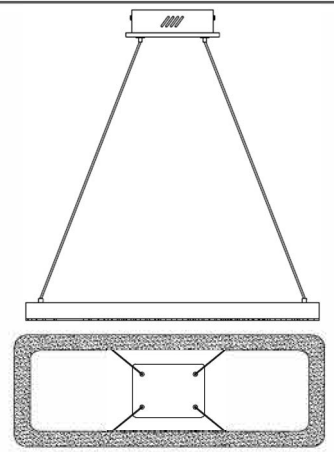

INSTALLATION  
INSTRUCTIONS

1 x BELLATRIX  
RECTANGULAR  
CRUSHED CRYSTAL  
PENDANT LIGHT

**CODE: SE32001W0**

**IMPORTANT:** Please read these instructions before commencing installation and retain for future reference.