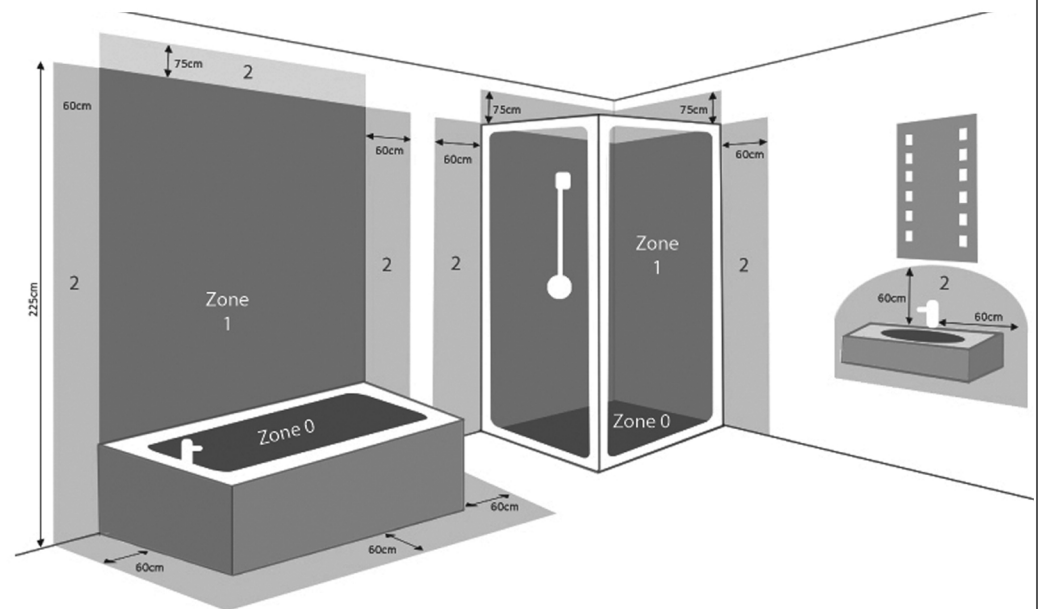

OUTSIDE ZONES. Anywhere outside zones 0, 1 & 2. Where water jets are not used for cleaning purposes, the general rules of BS7671 apply.

Maintenance & Care

- Ensure that the power is disconnected prior to cleaning.
- To keep the finish of this product, wipe over with soft cloth periodically.
- Do not use harsh chemical solvents, this may dis-colour or damage the finish.