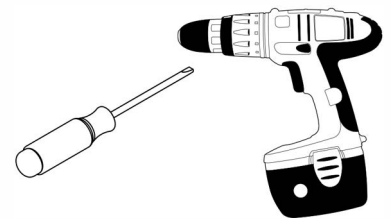

Tools required

1 x Screw driver

1 x Power Drill

Important Safety Information

Please read these instructions carefully before attempting to install this product. It is advisable to keep these instructions in a safe place for future reference.

We recommend that you consult a qualified electrician. All electrical installation must be carried out in accordance with current IEE wiring regulations (BS7671).

These products must not be modified, if any modification are made, it may invalidate the warranty and may render the product unsafe.

This fitting should be used indoors only.

- If in doubt installation must be carried out by a qualified electrician.
- Install on smooth flat surface(s) only.
- Do not exceed or stretch the cable length of each LED wire.
- The wattage for this light is 33.2W.
- This light is IP44 rated and suitable for use in zone 2 areas of the bathroom.

Safety Instructions

1. Before commencing installation or maintenance, isolate the main electrical supply for the appropriate circuit at the fuse board.
2. This product is only suitable for connecting to a 220-240V 50Hz supply.
3. The lights should be mounted onto a secure surface.
4. When the lamp expires the fitting must be replaced

Waste Electrical & Electronic Equipment (WEEE)

The symbol on the product, or on the document accompanying the product, the crossed out wheellie bin symbol, indicates that this product may not be treated as household waste. Instead it shall be handed over to the applicable collection point for the recycling of electrical and electronic waste.

RoHS
Compliant ✓