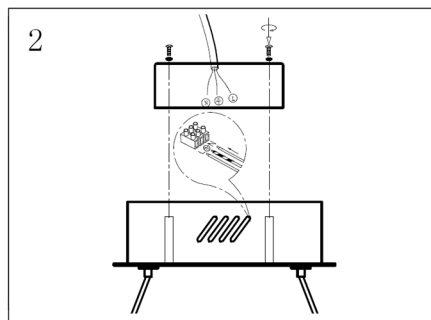

# 1 x BELLATRIX RECTANGULAR CRUSHED CRYSTAL PENDANT LIGHT

Remove all packaging material from the product and be careful not to throw away accessories that may be hidden within the packaging material. To help with assembly, lay the fitting on its side on a smooth surface.

1 Remove the mounting bracket from the canopy by loosening the screws on the side. Use the mounting bracket as a template to mark the screw positions on the ceiling. Install the mounting bracket onto the ceiling using the mounting screws and wall plugs provided.

3 Install the canopy onto the mounting bracket by tightening the screws on the side.

After installation, switch on the fitting to test.

2 Unscrew the metal box from the canopy. Connect the mains supply wire to the junction box. Ensure the wires are secure and no bare wires are exposed. Screw the metal box to canopy and make sure the junction box is inside the metal box.