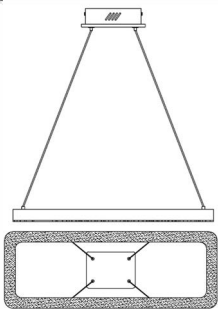

Components

1 x LED Light